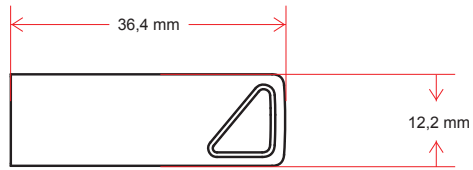

USB-VA

opened

side 1

connector side

side 2

Front

23,0 x 9,0 mm

Back

23,0 x 9,0 mm