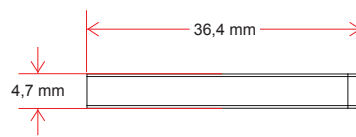

USB-VA

opened

side 1

connector side

side 2

Front

23,0 x 9,0 mm

Back

23,0 x 9,0 mm